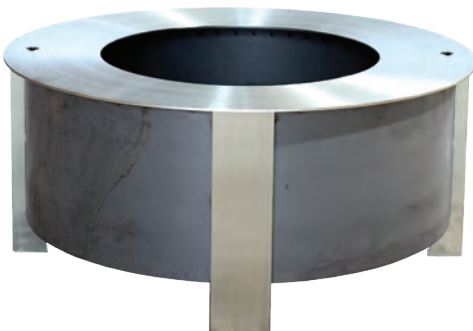

ZENTRO 24" SQUARE SMOKELESS FIRE PIT INSERT WITH LID

ZO-24SLFP-SQ OR ZO-24SLFP-SQ-SS

- Fits into 27" - 33" Inside Dimensions of Block Surround
- Inside Dimensions: 24"x24"
- Top Flange Outside Dimensions: 35"x35"
- Height: 12"
- Weight (Steel): 124 lbs.
- Weight (Stainless Steel): 130 lbs.

X SERIES 24 LID
STAINLESS STEEL
BR-LD24

X SERIES 24 INSERT
RING - STAINLESS STEEL
BR-IN24RD
Fits into 27-33" surround

X SERIES 30 SMOKELESS FIRE PIT

- Seating Estimate: Approx. 8+ people
- The Ultimate Grilling Fire Pit
- Patent-pending X Airflow™