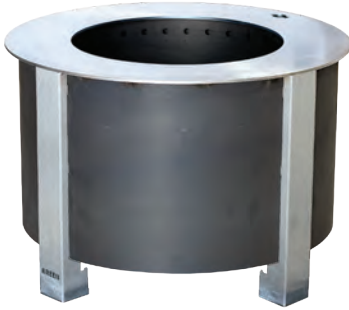

ZO-24SLFP OR ZO-24SLFP-SS

- Fits into 27" - 33" Inside Diameter of Block Surround
- Inside Diameter: 24"
- Top Flange Outside Diameter: 35"
- Height: 12"
- Weight (Steel): 99 lbs.
- Weight (Stainless Steel): 105 lbs.

ZENTRO 30" ROUND SMOKELESS FIRE PIT INSERT WITH LID

ZO-30SLFP OR ZO-30SLFP-SS

- Fits into 34" - 39" Inside Diameter of Block Surround
- Inside Diameter: 30"
- Top Flange Outside Diameter: 41"
- Height: 12"
- Weight (Steel): 120 lbs.
- Weight (Stainless Steel): 127 lbs.

ZENTRO 24" SQUARE SMOKELESS FIRE PIT INSERT WITH LID

ZO-24SLFP-SQ OR ZO-24SLFP-SQ-SS

- Fits into 27" - 33" Inside Dimensions of Block Surround
- Inside Dimensions: 24"x24"
- Top Flange Outside Dimensions: 35"x35"
- Height: 12"
- Weight (Steel): 124 lbs.
- Weight (Stainless Steel): 130 lbs.

COMPLETE THE COLLECTION:

OUTPOST 24
BR-OP24

BREEO 24
KETTLE HOOK
BR-KH24

X SERIES 19 SMOKELESS FIRE PIT

- Seating Estimate: Approx. 1-4 people
- The Ultimate Grilling Fire Pit
- Patent-pending X Airflow™

BR-X19P
BR-X19PS
BR-X19S
BR-X19SS