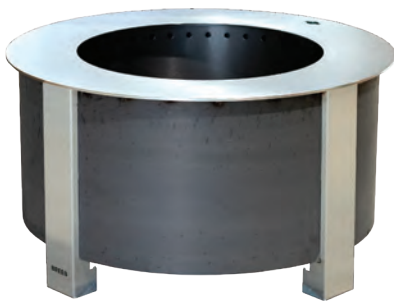

X SERIES 24 SMOKELESS FIRE PIT

- Seating Estimate: Approx. 4-8 people
- The Ultimate Grilling Fire Pit
- Patent-pending X Airflow™