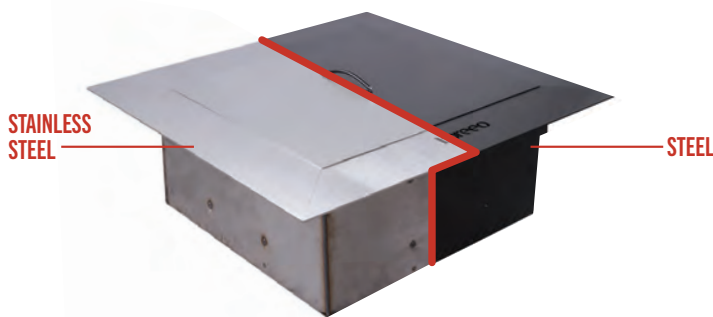

ZENTRO 24" SQUARE SMOKELESS FIRE PIT INSERT WITH LID

ZO-24SLFP-SQ OR ZO-24SLFP-SQ-SS

- Fits into 27" - 33" Inside Dimensions of Block Surround
- Inside Dimensions: 24"x24"
- Top Flange Outside Dimensions: 35"x35"
- Height: 12"
- Weight (Steel): 124 lbs.
- Weight (Stainless Steel): 130 lbs.

COMPLETE THE COLLECTION: