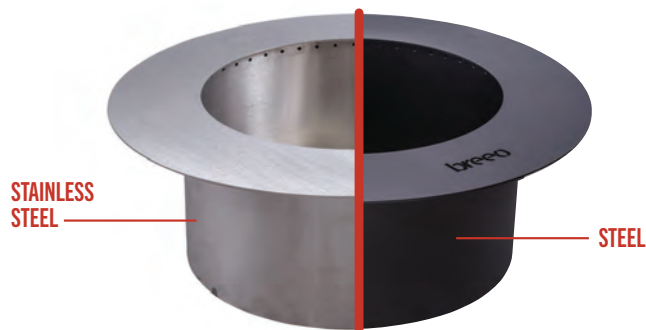

OUTPOST 19 & 24

High Grade 304 Stainless Steel

Solid Stainless Post

Machined Tip

Stainless Welds

Individually Hand Welded

PRODUCT & SKU INFORMATION

ZENTRO 24" ROUND SMOKELESS FIRE PIT INSERT WITH LID

ZO-24SLFP OR ZO-24SLFP-SS

- Fits into 27" - 33" Inside Diameter of Block Surround
- Inside Diameter: 24"
- Top Flange Outside Diameter: 35"
- Height: 12"
- Weight (Steel): 99 lbs.
- Weight (Stainless Steel): 105 lbs.

ZENTRO 30" ROUND SMOKELESS FIRE PIT INSERT WITH LID

ZO-30SLFP OR ZO-30SLFP-SS

- Fits into 34" - 39" Inside Diameter of Block Surround
- Inside Diameter: 30"
- Top Flange Outside Diameter: 41"
- Height: 12"
- Weight (Steel): 120 lbs.
- Weight (Stainless Steel): 127 lbs.