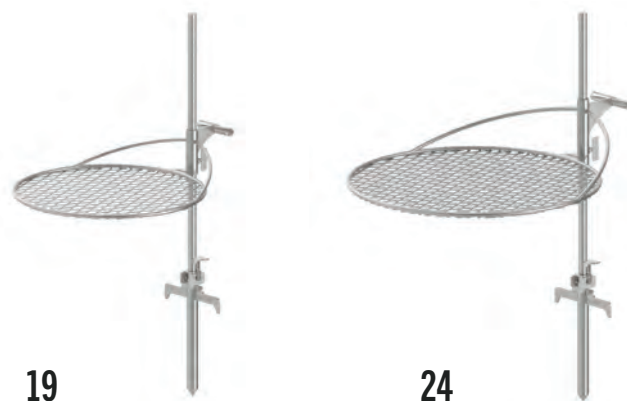

Outside Diameter: 29.5"

Height: 15"

Weight: 78 lbs.

SearPlate Width: 4.5 in.

BR-X24P

BR-X24PS

BR-X24S

BR-X24SS

All X Series Legs & SearPlate: 304 Stainless Steel

X Series Fire Pits are all available with Corten Steel or Stainless Steel Outer Walls, and with or without the SearPlate.

OUTPOST

Grill 19 or 24 with Carrying Bag

The Outpost™ adjustable grill is designed to go wherever you roam. Our versatile Anchorpoint™ post-locking system makes securing in the ground—or in your Breeo fire pit—simple and stable. The Outpost grill sets up in seconds, breaks down just as quickly, and stores in its heavy-duty soft case, keeping soot and grease away from the rest of your gear.

ZO-24SLFP OR ZO-24SLFP-SS

- Fits into 27" - 33" Inside Diameter of Block Surround
- Inside Diameter: 24"
- Top Flange Outside Diameter: 35"
- Height: 12"
- Weight (Steel): 99 lbs.
- Weight (Stainless Steel): 105 lbs.