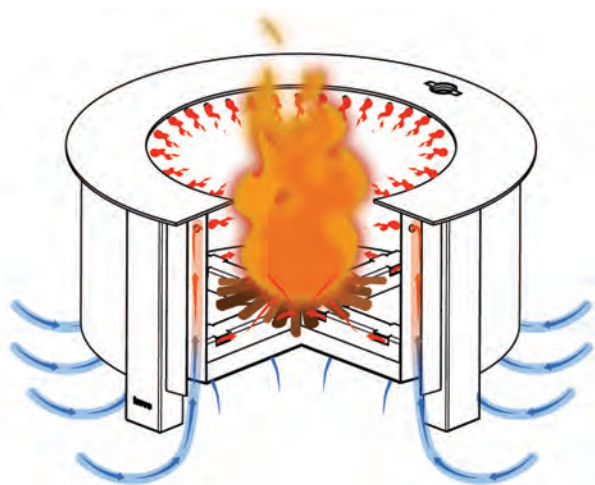

BREED®

ZENTRO

Smokeless Fire Pit Insert

Designed for the patio enthusiast, our Zentro® smokeless fire pits are designed to accommodate any type of block, stone, or concrete backyard fire pit surround. We offer two sizes and shapes that fit almost any size fire pit surround. Installation time needed to turn your smoky block fire pit into an efficiently burning and beautiful centerpiece is less than a minute. No assembly is required, simply dropped your Zentro fire pit into the top of your surround. Attach any of the optional add-on Breeo® grilling accessories to your Zentro fire pit and cook an epic meal, then remove, and settle in for a long evening of relaxing around your smokeless fire!

Modern & elegant with clean lines and an air of sophistication, the Luxeve® fire pit brings class to the world of wood-burning fire pits. Designed in stainless steel with a powder-coated exterior wall and colorful fire pit glass around the rim, the Luxeve allows you to create your own unique look. Designed for use on patios and outdoor spaces all across the country, the Luxeve is a beautiful campfire experience.

Our newest product line, the Breeo X Series Fire Pit®, is designed to bring legendary open-fire wood cooking straight to you. Built for the backyard grillmaster, it's the only fire pit with our patent-pending SearPlate™. With the ability to sear steaks at 1,000 degrees, a patent-pending post lock system, and optional accessories including an Outpost™ grill and kettle hook, the X Series Fire Pit is the grilling experience of a lifetime, as well as an epic backyard fire pit.