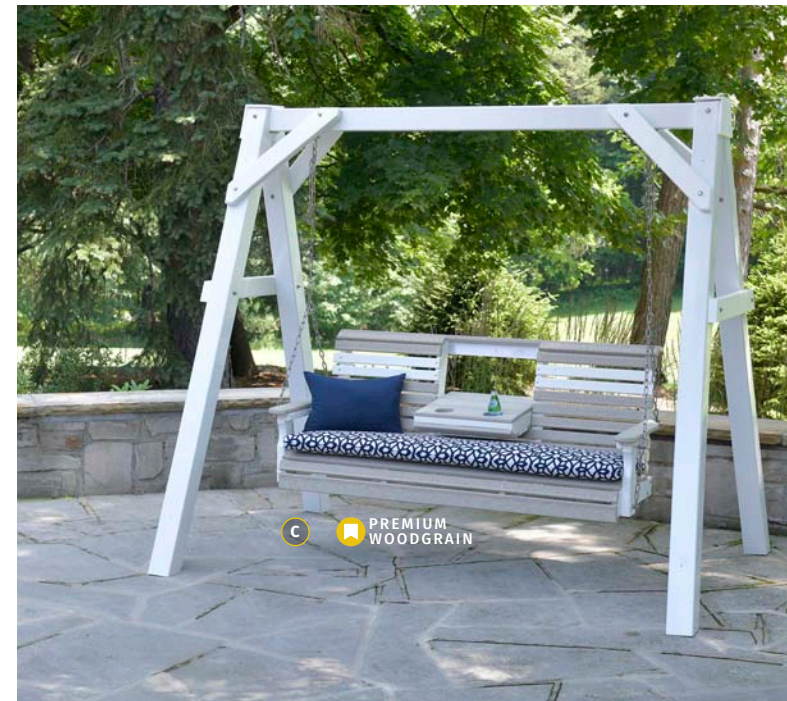

Quality

Our Number One Goal

What makes LuxCraft endure the seasons? Our craftsmen never cut corners. For example, we reinforce our swings, gliders, and benches with aluminum angle braces.

We make our own heavy-duty swivels and assemble all of our products with 316-grade stainless steel hardware. In addition, our porch swings come with a stainless steel chain rated at 800 pounds per side.

SWINGS

Stress-Free Zone

Turn your porch, patio, or yard into the spot the family goes to unwind.

All swings include a stainless steel chain.
See our Swing Stands on Page 48

A. 4' Classic Swing in Weatherwood & Black / **B.** 5' Adirondack Swing in Black / **C.** 5' Plain Swing in Birch & White / **D.** 5' Classic Swing in Antique Mahogany / **E.** 4' Adirondack Swing in Chestnut Brown / **F.** 4' Plain Swing in White