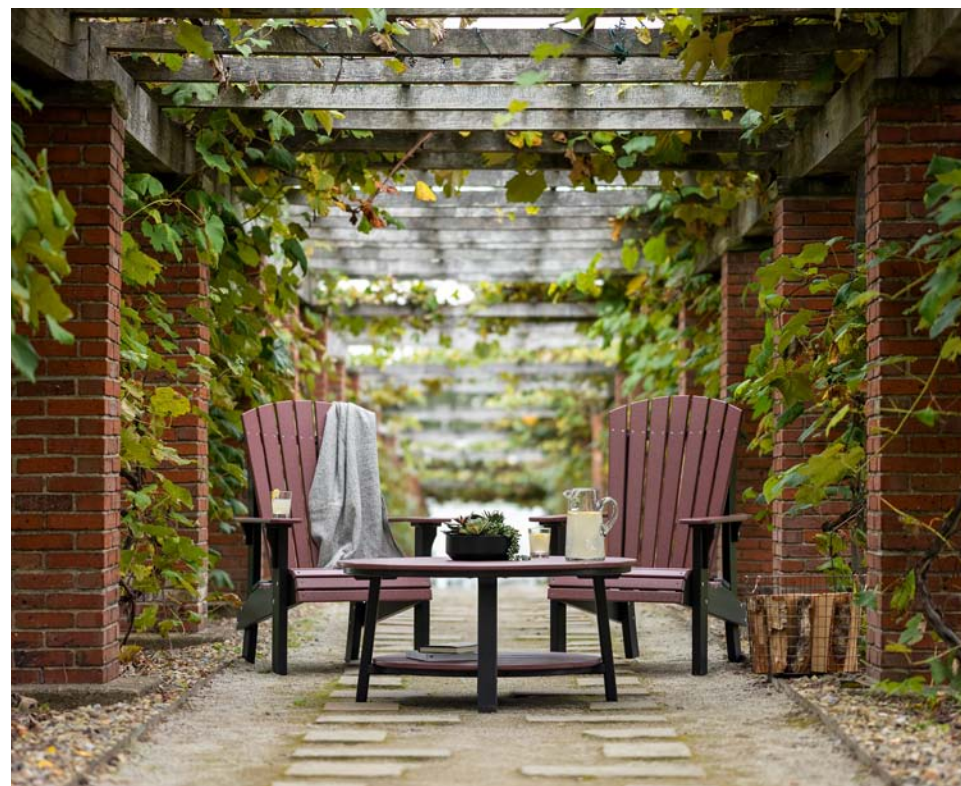

Your Backyard Oasis Awaits

With LuxCraft's unmatched quality and exceptional comfort, the only limit to your outdoor space's potential is your imagination. Learn more by visiting your local LuxCraft dealer or luxcraft.com.