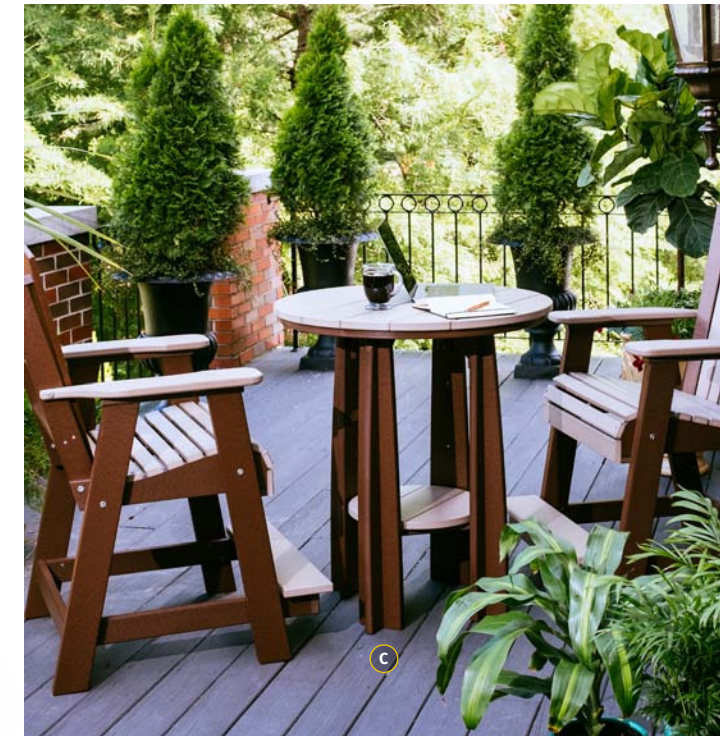

C

DINING TABLES

Pull Up A Chair

With a variety of configurations, styles, and heights, you can be sure there's a spot for everyone at your outdoor gatherings.