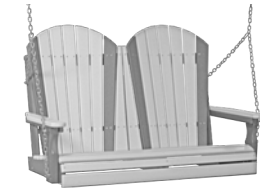

4' Adirondack Balcony Glider
55.5"W x 40.25"D x 48.5"H
48"SW x 18"SD

2' Adirondack Glider Chair
30"W x 30"D x 43"H
23"SW x 18"SD

2' Adirondack Balcony Glider Chair
30"W x 40.25"D x 48.5"H
23"SW x 18"SD

2' Adirondack Swivel Glider
30"W x 28"D x 44"H
23"SW x 18"SD

5' Classic Glider
67"W x 30"D x 43"H
60"SW x 18"SD

5' Classic Balcony Glider
67"W x 40.25"D x 48.5"H
60"SW x 18"SD

4' Classic Glider
55.5"W x 30"D x 43"H
48"SW x 18"SD

4' Classic Balcony Glider
55.5"W x 40.25"D x 48.5"H
48"SW x 18"SD

2' Plain Balcony Glider Chair
30"W x 40.25"D x 41.5"H
23"SW x 18"SD

5' Adirondack Swing
65"W x 27"D x 32.5"H
60"SW x 18"SD

4' Adirondack Swing
53"W x 27"D x 32.5"H
48"SW x 18"SD

5' Classic Swing
65"W x 27"D x 31.5"H
60"SW x 18"SD