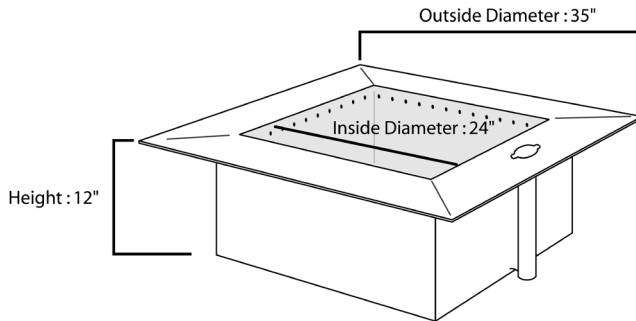

BREEO

ZENTRO SQUARE SMOKELESS FIRE PIT SPECIFICATIONS

Zentro 24" Square Fire Pit - Steel Painted Black or 304 Stainless Steel

SKU: ZO-24SLFP-SQ OR ZO-24SLFP-SQ-SS

Fits into 27"-33" Inside Diameter of Block, Paver, or Stone Surround

Inside Diameter:	24 in.
Outside Diameter of Fire Bowl:	25 in.
Outside Diameter of Fire Bowl with Accessory Post Sleeve:	26 in.
Outside Diameter of Flange:	35 in.
Accessory Post Sleeve:	1 in.
Flange Width:	6.5 in.
Inside Height:	11.5 in.
Total Height:	12 in.
Weight (Steel):	119 lbs.
Weight (Stainless Steel):	130 lbs.

Zentro 28" Square Fire Pit - Steel Painted Black or 304 Stainless Steel

SKU: ZO-28SLFP-SQ OR ZO-28SLFP-SQ-SS

Fits into 31"-37" Inside Diameter of Block, Paver, or Stone Surround

Inside Diameter:	28 in.
Outside Diameter of Fire Bowl:	29 in.
Outside Diameter of Fire Bowl with Accessory Post Sleeve:	30 in.
Outside Diameter of Flange:	39 in.
Accessory Post Sleeve:	1 in.
Flange Width:	6.5 in.
Inside Height:	11.5 in.
Total Height:	12 in.
Weight (Steel):	150 lbs.
Weight (Stainless Steel):	157 lbs.

Zentro 32" Square Fire Pit - Steel Painted Black or 304 Stainless Steel

SKU: ZO-32SLFP-SQ OR ZO-32SLFP-SQ-SS

Fits into 35"-41" Inside Diameter of Block, Paver, or Stone Surround

Inside Diameter:	32 in.
Outside Diameter of Fire Bowl:	33 in.
Outside Diameter of Fire Bowl with Accessory Post Sleeve:	34 in.
Outside Diameter of Flange:	43 in.
Accessory Post Sleeve:	1 in.
Flange Width:	6.5 in.
Inside Height:	11.5 in.
Total Height:	12 in.
Weight (Steel):	171 lbs.
Weight (Stainless Steel):	180 lbs.