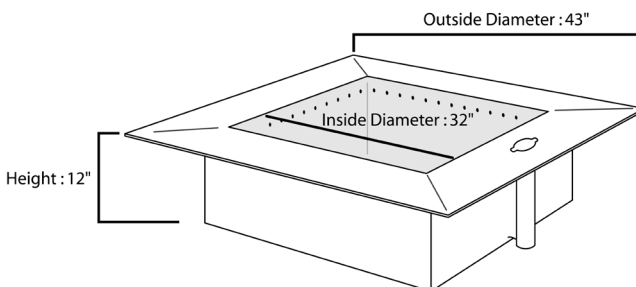

BREEO

ZENTRO SQUARE SMOKELESS FIRE PIT SPECIFICATIONS

Zentro 24" Square Fire Pit - Steel Painted Black or 304 Stainless Steel

SKU: ZO-24SLFP-SQ OR ZO-24SLFP-SQ-SS

Fits into 27"-33" Inside Diameter of Block, Paver, or Stone Surround

Inside Diameter:	24 in.
Outside Diameter of Fire Bowl:	25 in.
Outside Diameter of Fire Bowl with Accessory Post Sleeve:	26 in.
Outside Diameter of Flange:	35 in.
Accessory Post Sleeve:	1 in.
Flange Width:	6.5 in.
Inside Height:	11.5 in.
Total Height:	12 in.
Weight (Steel):	119 lbs.
Weight (Stainless Steel):	130 lbs.

Zentro 28" Square Fire Pit - Steel Painted Black or 304 Stainless Steel

SKU: ZO-28SLFP-SQ OR ZO-28SLFP-SQ-SS

Fits into 31"-37" Inside Diameter of Block, Paver, or Stone Surround

Inside Diameter:	28 in.
Outside Diameter of Fire Bowl:	29 in.
Outside Diameter of Fire Bowl with Accessory Post Sleeve:	30 in.
Outside Diameter of Flange:	39 in.
Accessory Post Sleeve:	1 in.
Flange Width:	6.5 in.
Inside Height:	11.5 in.
Total Height:	12 in.
Weight (Steel):	150 lbs.
Weight (Stainless Steel):	157 lbs.

Zentro 32" Square Fire Pit - Steel Painted Black or 304 Stainless Steel

SKU: ZO-32SLFP-SQ OR ZO-32SLFP-SQ-SS

Fits into 35"-41" Inside Diameter of Block, Paver, or Stone Surround

Inside Diameter:	32 in.
Outside Diameter of Fire Bowl:	33 in.
Outside Diameter of Fire Bowl with Accessory Post Sleeve:	34 in.
Outside Diameter of Flange:	43 in.
Accessory Post Sleeve:	1 in.
Flange Width:	6.5 in.
Inside Height:	11.5 in.
Total Height:	12 in.
Weight (Steel):	171 lbs.
Weight (Stainless Steel):	180 lbs.