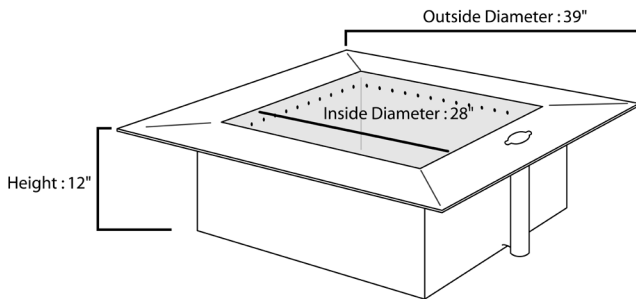

BREEO

ZENTRO SQUARE SMOKELESS FIRE PIT SPECIFICATIONS

Zentro 24" Square Fire Pit - Steel Painted Black or 304 Stainless Steel

SKU: ZO-24SLFP-SQ OR ZO-24SLFP-SQ-SS

Fits into 27"-33" Inside Diameter of Block, Paver, or Stone Surround

Inside Diameter:	24 in.
Outside Diameter of Fire Bowl:	25 in.
Outside Diameter of Fire Bowl with Accessory Post Sleeve:	26 in.
Outside Diameter of Flange:	35 in.
Accessory Post Sleeve:	1 in.
Flange Width:	6.5 in.
Inside Height:	11.5 in.
Total Height:	12 in.
Weight (Steel):	119 lbs.
Weight (Stainless Steel):	130 lbs.

Zentro 28" Square Fire Pit - Steel Painted Black or 304 Stainless Steel

SKU: ZO-28SLFP-SQ OR ZO-28SLFP-SQ-SS

Fits into 31"-37" Inside Diameter of Block, Paver, or Stone Surround

Inside Diameter:	28 in.
Outside Diameter of Fire Bowl:	29 in.
Outside Diameter of Fire Bowl with Accessory Post Sleeve:	30 in.
Outside Diameter of Flange:	39 in.
Accessory Post Sleeve:	1 in.
Flange Width:	6.5 in.
Inside Height:	11.5 in.
Total Height:	12 in.
Weight (Steel):	150 lbs.
Weight (Stainless Steel):	157 lbs.

Zentro 32" Square Fire Pit - Steel Painted Black or 304 Stainless Steel

SKU: ZO-32SLFP-SQ OR ZO-32SLFP-SQ-SS

Fits into 35"-41" Inside Diameter of Block, Paver, or Stone Surround

Inside Diameter:	32 in.
Outside Diameter of Fire Bowl:	33 in.
Outside Diameter of Fire Bowl with Accessory Post Sleeve:	34 in.
Outside Diameter of Flange:	43 in.
Accessory Post Sleeve:	1 in.
Flange Width:	6.5 in.
Inside Height:	11.5 in.
Total Height:	12 in.
Weight (Steel):	171 lbs.
Weight (Stainless Steel):	180 lbs.